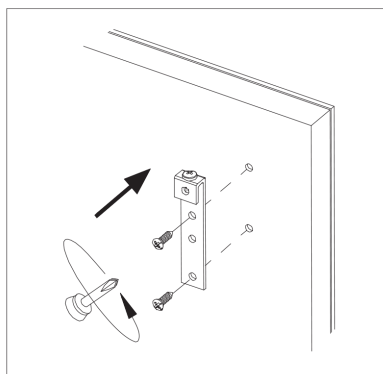

Collection
Installation
Instructions

Model |
Start

Dimensions Metric
1 inch = 2.54 cm
1 inch = 25.4 mm

WS®
BATH
COLLECTIONS

1051 Lea Drive - Collegeville, PA 19426
Tel. 215 513 9400 - Fax 610 831 0215
www.ws bathcollections.com - info@ws bathcollections.com