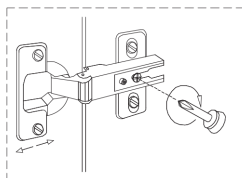

03

04

05

Collection
Installation
Instructions

Model |
Start

Dimensions Metric
1 inch = 2.54 cm
1 inch = 25.4 mm

WS®
BATH
COLLECTIONS

1051 Lea Drive - Collegeville, PA 19426
Tel. 215 513 9400 - Fax 610 831 0215
www.ws bathcollections.com - info@ws bathcollections.com