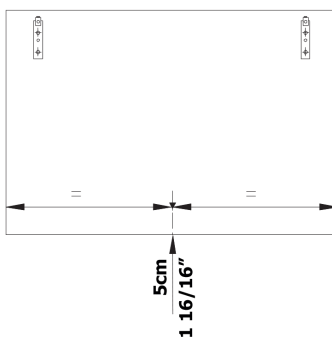

09

10

Collection
Installation
Instructions

Model |
Start

Dimensions Metric
1 inch = 2.54 cm
1 inch = 25.4 mm

WS®
BATH
COLLECTIONS

1051 Lea Drive - Collegeville, PA 19426
Tel. 215 513 9400 - Fax 610 831 0215
www.ws bathcollections.com - info@ws bathcollections.com