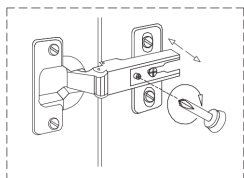

03

04

05

Collection
Installation
Instructions

Model |
Start

Dimensions Metric
1 inch = 2.54 cm
1 inch = 25.4 mm

WS®
BATH
COLLECTIONS

1051 Lea Drive - Collegeville, PA 19426
Tel. 215 513 9400 - Fax 610 831 0215
www.ws bathcollections.com - info@ws bathcollections.com