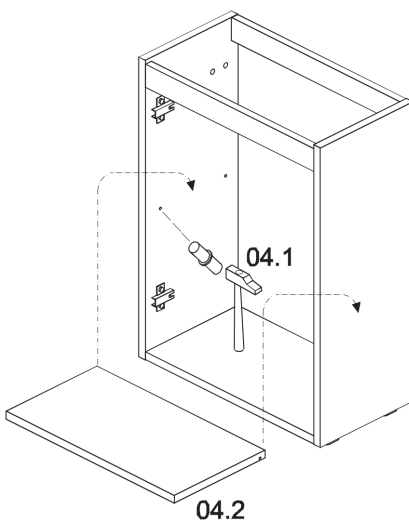

03

04

05

Collection
Installation
Instructions

Model |
Start

Dimensions Metric
1 inch = 2.54 cm
1 inch = 25.4 mm

WS®
BATH
COLLECTIONS

1051 Lea Drive - Collegeville, PA 19426
Tel. 215 513 9400 - Fax 610 831 0215
www.ws bathcollections.com - info@ws bathcollections.com