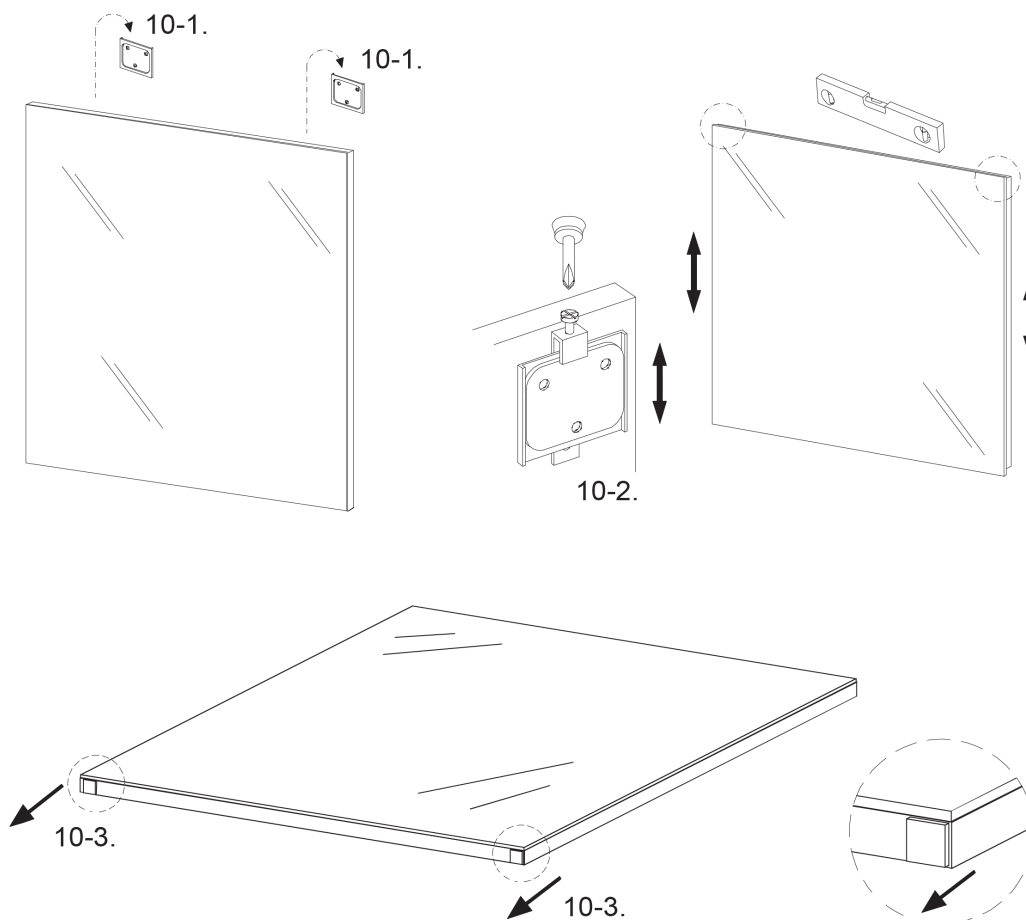

03

04

05

Collection
Installation
Instructions

Model |
Start

Dimensions Metric
1 inch = 2.54 cm
1 inch = 25.4 mm

WS[®]
BATH
COLLECTIONS

1051 Lea Drive - Collegeville, PA 19426
Tel. 215 513 9400 - Fax 610 831 0215
www.ws bathcollections.com - info@ws bathcollections.com

06

07

08

Collection
Installation
Instructions

Model |
Start

Dimensions Metric
1 inch = 2.54 cm
1 inch = 25.4 mm

WS[®]
BATH
COLLECTIONS

1051 Lea Drive - Collegeville, PA 19426
Tel. 215 513 9400 - Fax 610 831 0215
www.ws bathcollections.com - info@ws bathcollections.com

09

10

Collection
Installation
Instructions

Model |
Start

Dimensions Metric
1 inch = 2.54 cm
1 inch = 25.4 mm

WS[®]
BATH
COLLECTIONS

1051 Lea Drive - Collegeville, PA 19426
Tel. 215 513 9400 - Fax 610 831 0215
www.ws bathcollections.com - info@ws bathcollections.com