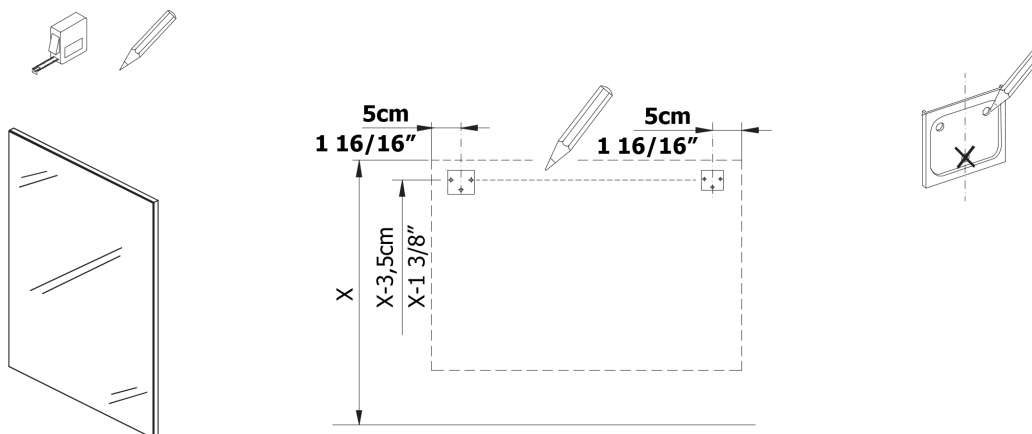

06

07

08

Collection
Installation
Instructions

Model |
Start

Dimensions Metric
1 inch = 2.54 cm
1 inch = 25.4 mm

WS®
BATH
COLLECTIONS

1051 Lea Drive - Collegeville, PA 19426
Tel. 215 513 9400 - Fax 610 831 0215
www.ws bathcollections.com - info@ws bathcollections.com