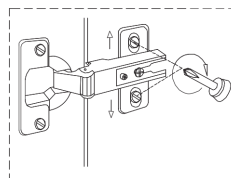

03

04

05

Collection
Installation
Instructions

Model |
Start

Dimensions Metric
1 inch = 2.54 cm
1 inch = 25.4 mm

WS®
BATH
COLLECTIONS

1051 Lea Drive - Collegeville, PA 19426
Tel. 215 513 9400 - Fax 610 831 0215
www.ws bathcollections.com - info@ws bathcollections.com