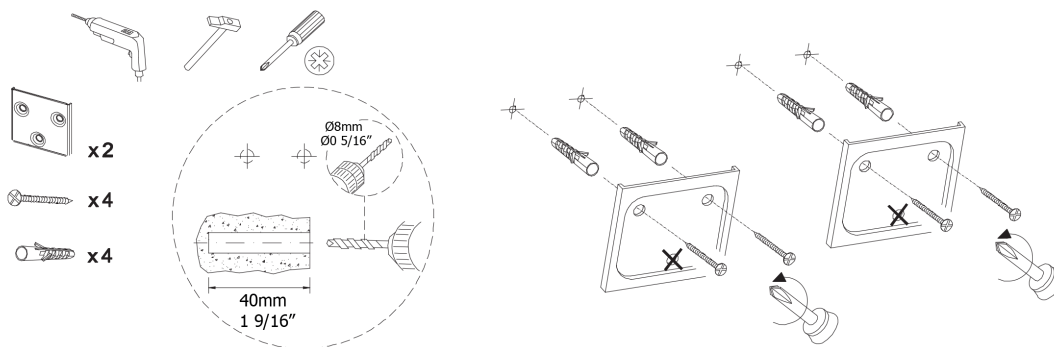

06

07

08

Collection
Installation
Instructions

Model |
Start

Dimensions Metric
1 inch = 2.54 cm
1 inch = 25.4 mm

WS®
BATH
COLLECTIONS

1051 Lea Drive - Collegeville, PA 19426
Tel. 215 513 9400 - Fax 610 831 0215
www.ws bathcollections.com - info@ws bathcollections.com