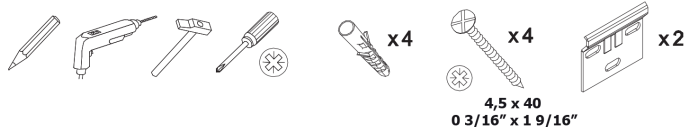

01

02

Collection
Installation
Instructions

Model |
Start

Dimensions Metric
1 inch = 2.54 cm
1 inch = 25.4 mm

WS®
BATH
COLLECTIONS

1051 Lea Drive - Collegeville, PA 19426
Tel. 215 513 9400 - Fax 610 831 0215
www.ws bathcollections.com - info@ws bathcollections.com