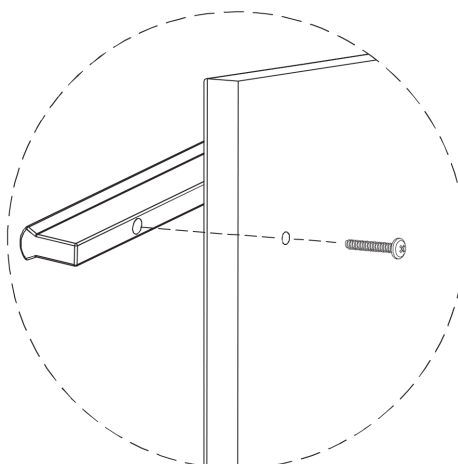

Collection
Installation
Instructions

Model |
Start

Dimensions Metric
1 inch = 2.54 cm
1 inch = 25.4 mm

WS®
BATH
COLLECTIONS

1051 Lea Drive - Collegeville, PA 19426
Tel. 215 513 9400 - Fax 610 831 0215
www.ws bathcollections.com - info@ws bathcollections.com