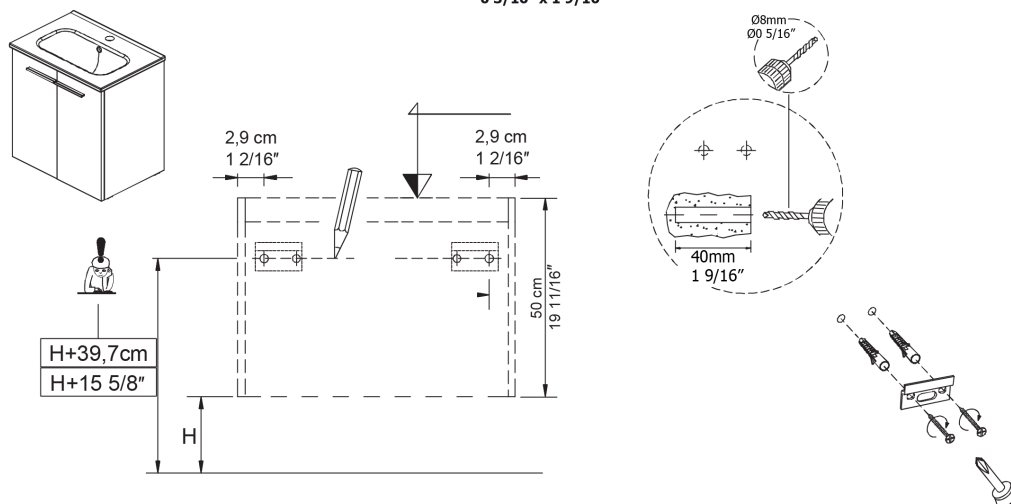

01

02

Collection
Installation
Instructions

Model |
Start

Dimensions Metric
1 inch = 2.54 cm
1 inch = 25.4 mm

WS®
BATH
COLLECTIONS

1051 Lea Drive - Collegeville, PA 19426
Tel. 215 513 9400 - Fax 610 831 0215
www.ws bathcollections.com - info@ws bathcollections.com