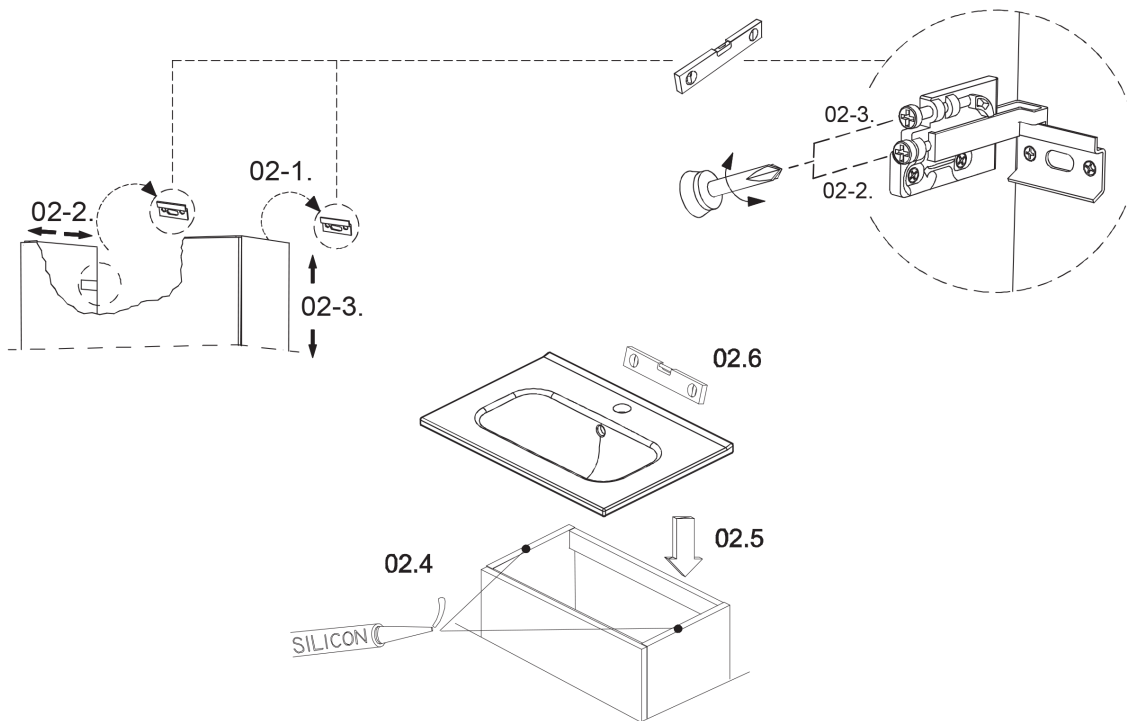

Collection
Installation
Instructions

Model |
Start

Dimensions Metric
1 inch = 2.54 cm
1 inch = 25.4 mm

WS®
BATH
COLLECTIONS

1051 Lea Drive - Collegeville, PA 19426
Tel. 215 513 9400 - Fax 610 831 0215
www.ws bathcollections.com - info@ws bathcollections.com